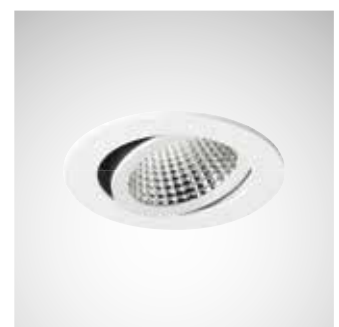

**The solution**

The TRILUX ScenaticPoint 905 features everything, a state-of-the-art LED spotlight requires and can also be swivelled in all directions thanks to cardanic bearings. This makes it ideal for lighting prestigious areas and atmospherically emphasising details.

**The result**

A pleasant room atmosphere with individual accents: the compact ScenaticPoint 905 LED spotlights from TRILUX solve such challenges in light planning and provide prestigious lighting in foyers, conference rooms or sales areas.

 700 lm - 1,100 lm

 > 35,000 h

 Switchable and dimmable (DALI)

**Ideal conditions for refurbishments**

With a recess diameter of 68 mm, the ScenaticPoint 905 replaces all standard, commercially available low voltage halogen luminaires 1:1.

**Setting flexible light accents**

The ScenaticPoint 905 can be flexibly pivoted in any direction to attractively display pictures, products or exhibition items.