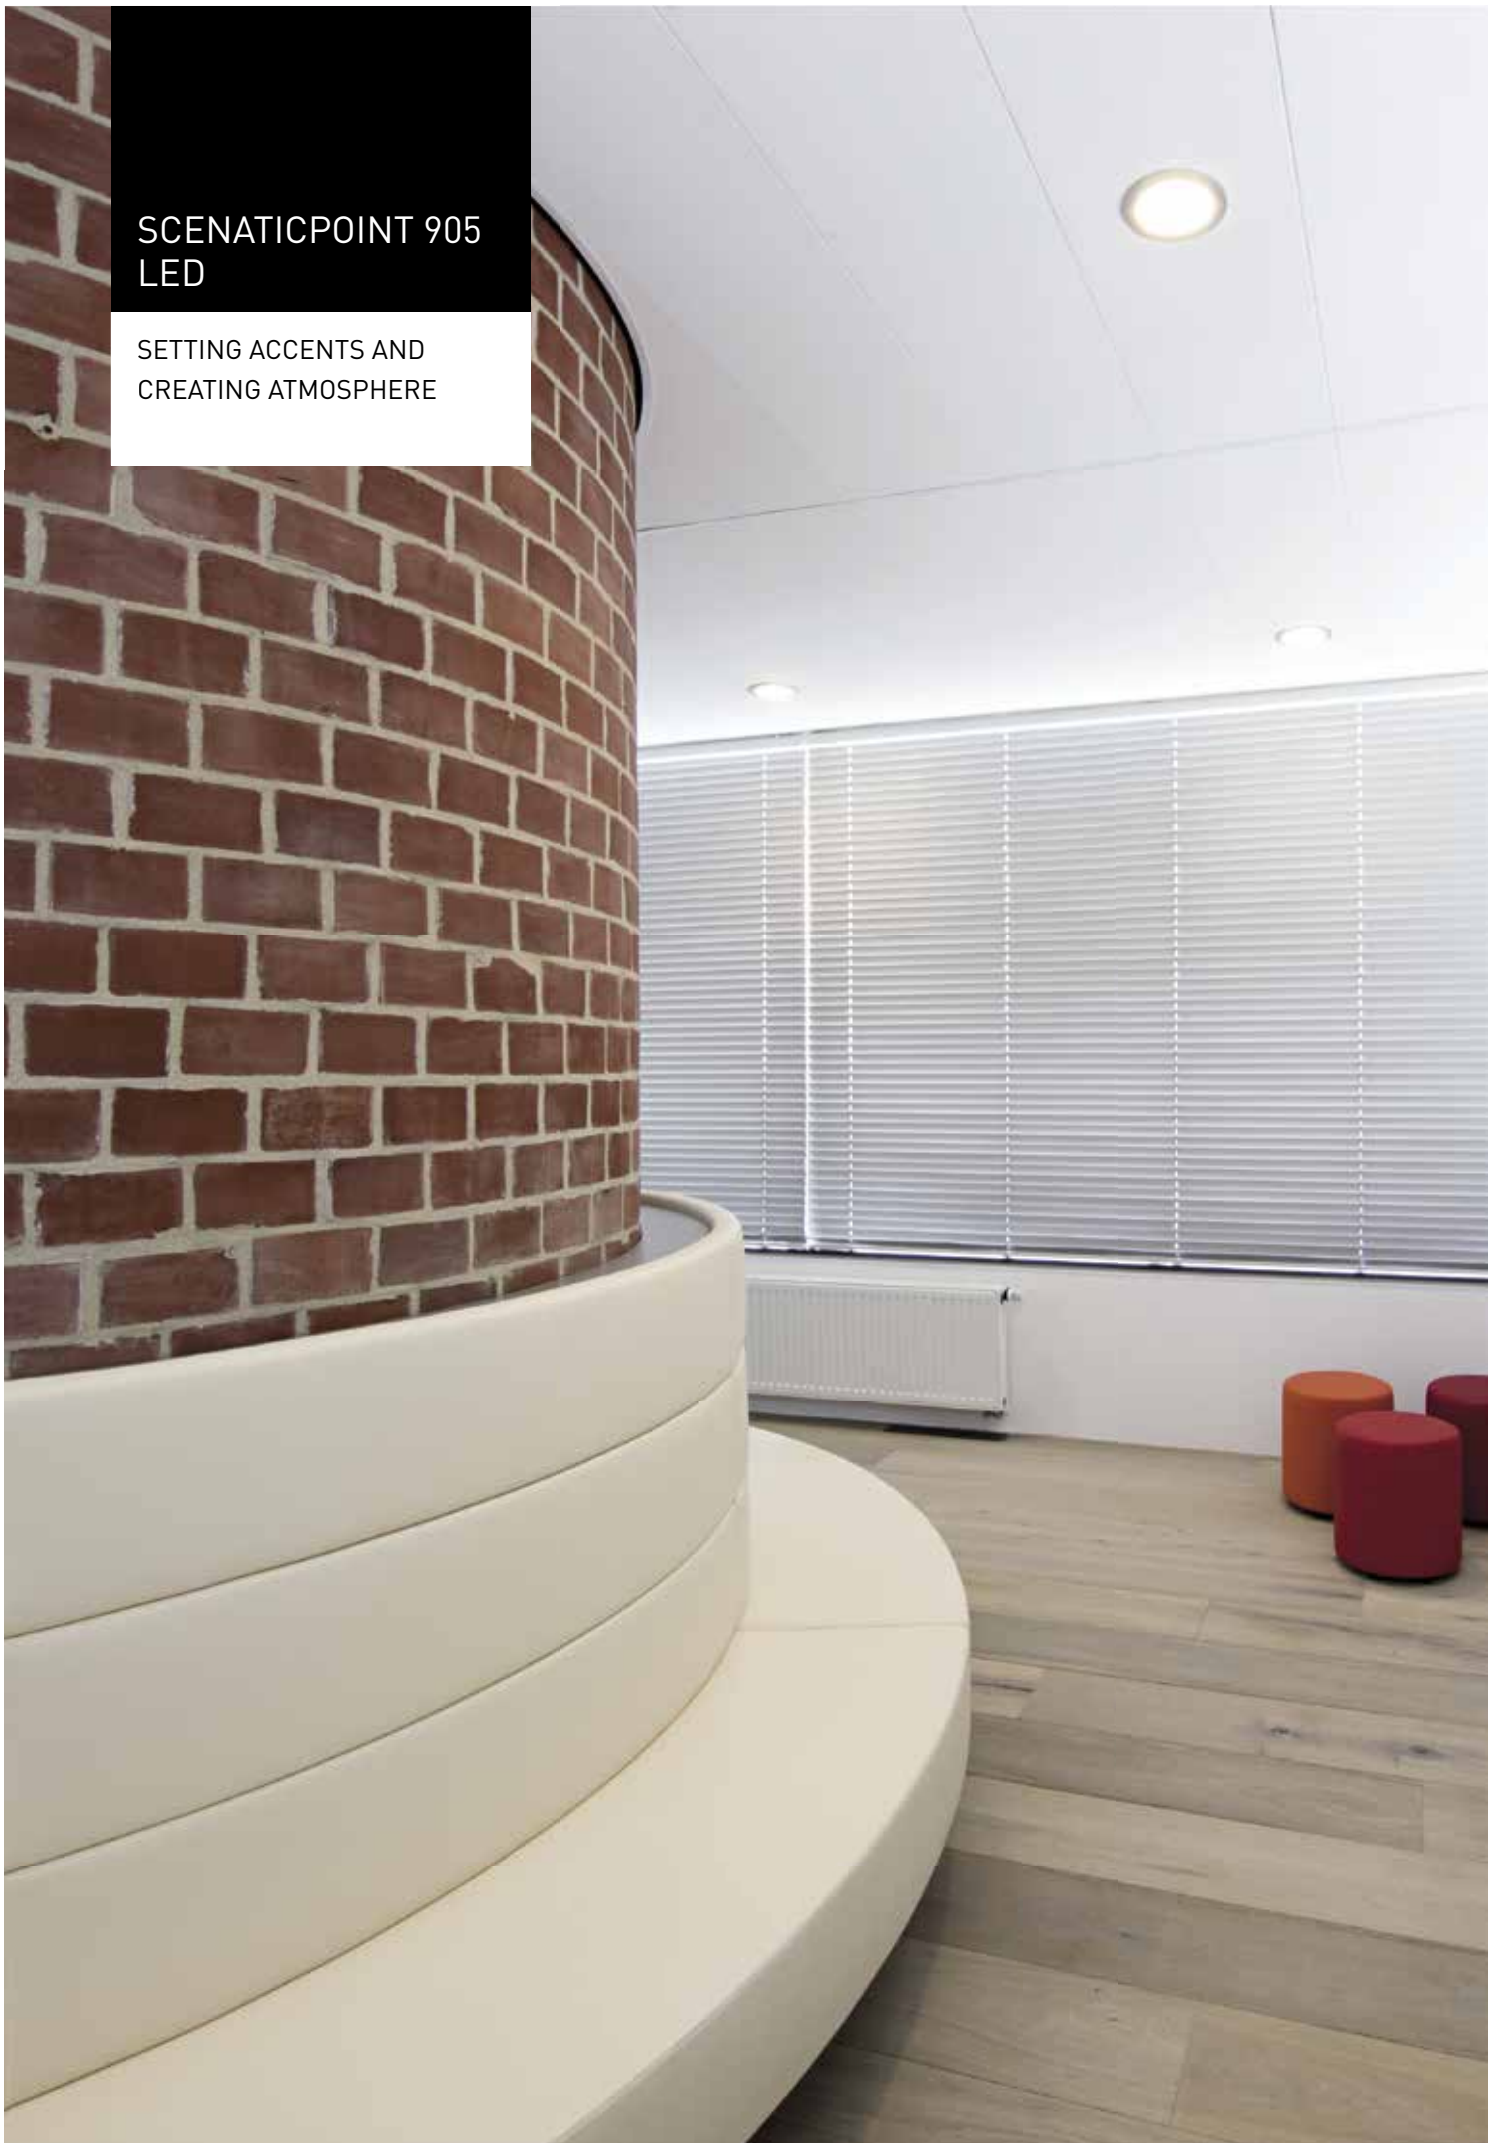

SCENATICPOINT 905  
LED

SETTING ACCENTS AND  
CREATING ATMOSPHERE

**The challenge**

Those aiming to simply and energy-efficiently illuminate prestigious rooms are well-advised to use compact recessed LED spotlights – these are usually small, easy to install and blend well with their surroundings. Selection becomes difficult if such lighting solutions should additionally set striking light accents, for example on pictures, exhibition items or products.

**The solution**

The TRILUX ScenaticPoint 905 features everything, a state-of-the-art LED spotlight requires and can also be swivelled in all directions thanks to cardanic bearings. This makes it ideal for lighting prestigious areas and atmospherically emphasising details.

**The result**

A pleasant room atmosphere with individual accents: the compact ScenaticPoint 905 LED spotlights from TRILUX solve such challenges in light planning and provide prestigious lighting in foyers, conference rooms or sales areas.

**Setting flexible light accents**

The ScenaticPoint 905 can be flexibly pivoted in any direction to attractively display pictures, products or exhibition items.